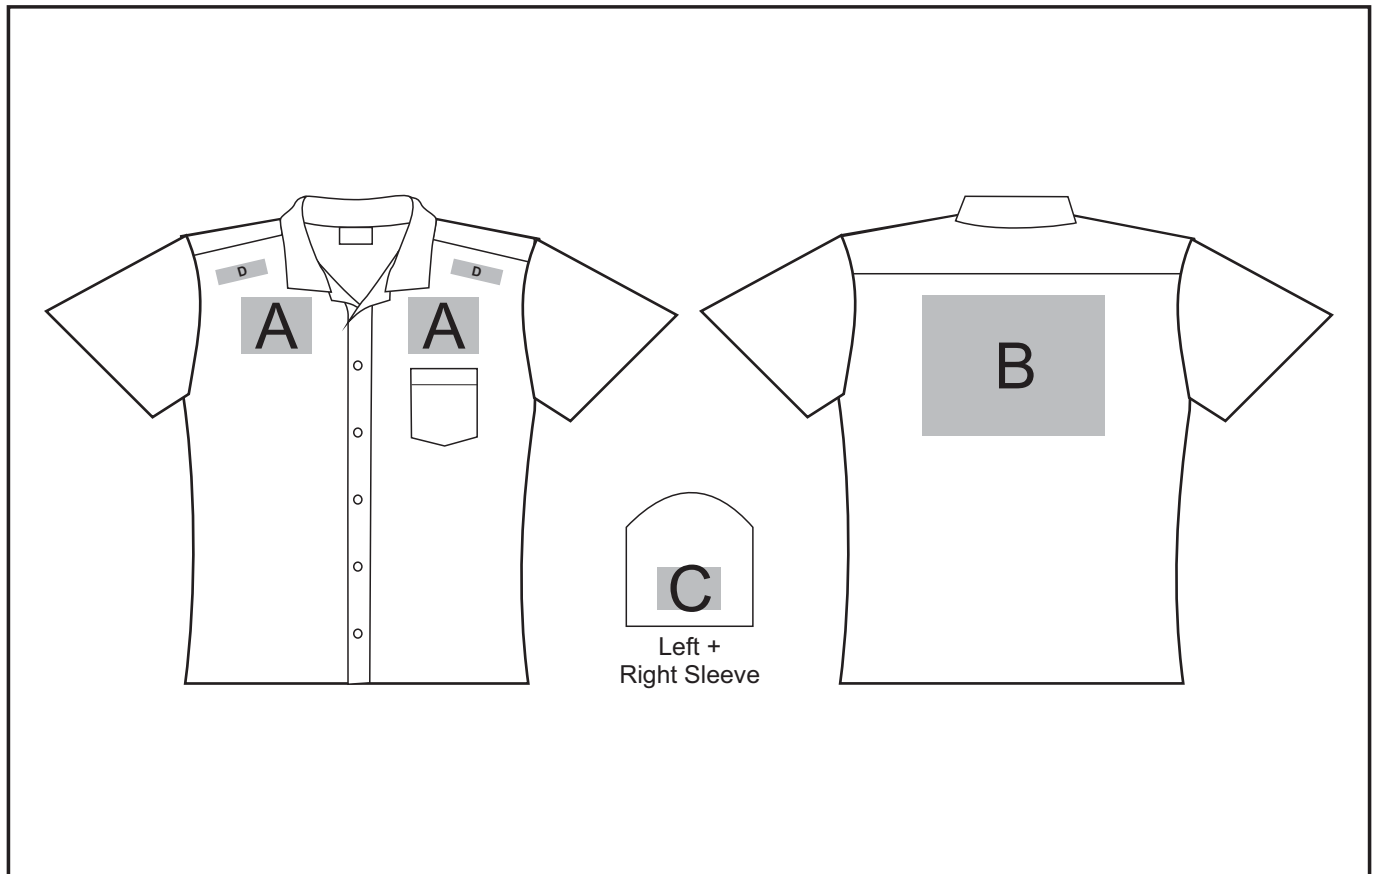

BAS-3424

Huntington Short Sleeve Shirt Ladies

Need to know:

- Includes 1-Position Embroidery **OR** 1-Position Digital Transfer (setup fee applies)
- **EMB/DTC inclusive parameters:** Left/Right Chest = 100mm x 100mm **OR** Back = 8000mm²
- Cannot guarantee a 100% straight branding on any clothing item with check or stripe detail
- Please note Pos D will be branded +/- 20mm from the top seam

Branding Options:

Position A

1. Embroidery (EMB) - 9 colours
Size: 100mm diameter
2. Digital Transfer Clothing (DTC) - Full colour
Size: 100mm wide x 100mm high

Position B

1. Embroidery (EMB) - 9 colours
Size: 200mm wide x 200mm high
2. Digital Transfer Clothing (DTC) - Full colour
Size: 210mm wide x 148mm high

Position C

1. Embroidery (EMB) - 9 colours
Size: 50mm diameter
2. Digital Transfer Clothing (DTC) - Full colour
Size: 50mm wide x 50mm high

Position D

1. Digital Transfer Clothing (DTC) - Full Colour
Size: 70mm wide x 20mm high